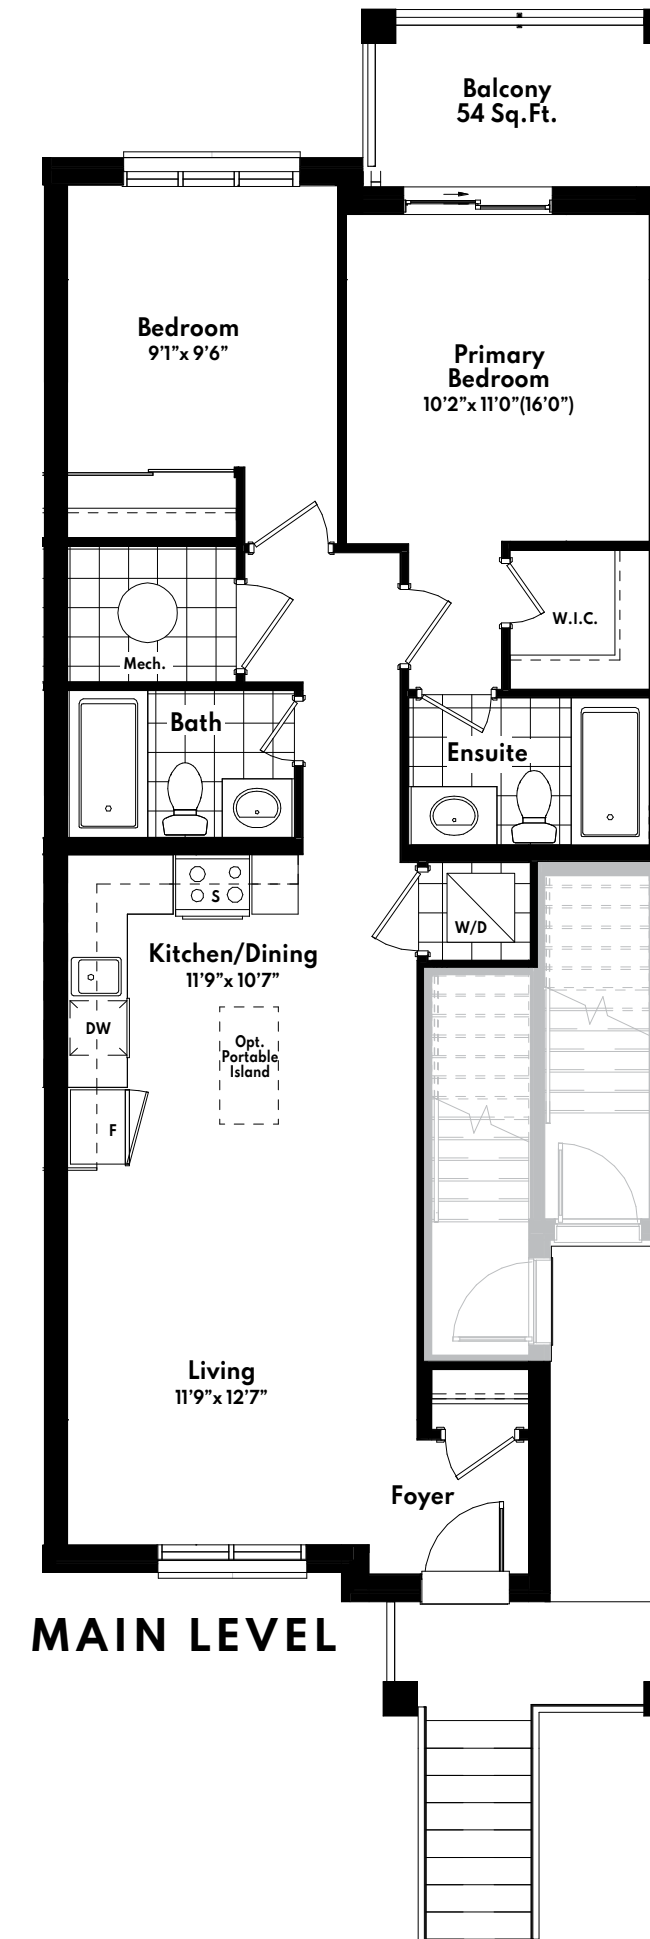

COURTYARD COLLECTION

Amethyst (Interior) - 818 Sq.Ft.

Plus Balcony - 54 Sq.Ft.

KEY MAP

GF

All dimensions are approximate and subject to normal construction variances. Dimensions may exceed the useable floor area.

Sizes and specifications subject to change without notice. Suites are sold unfurnished. E.&O.E. Downtown Aura. All rights reserved. Jan 2022

CROSS-SECTION

MAIN LEVEL