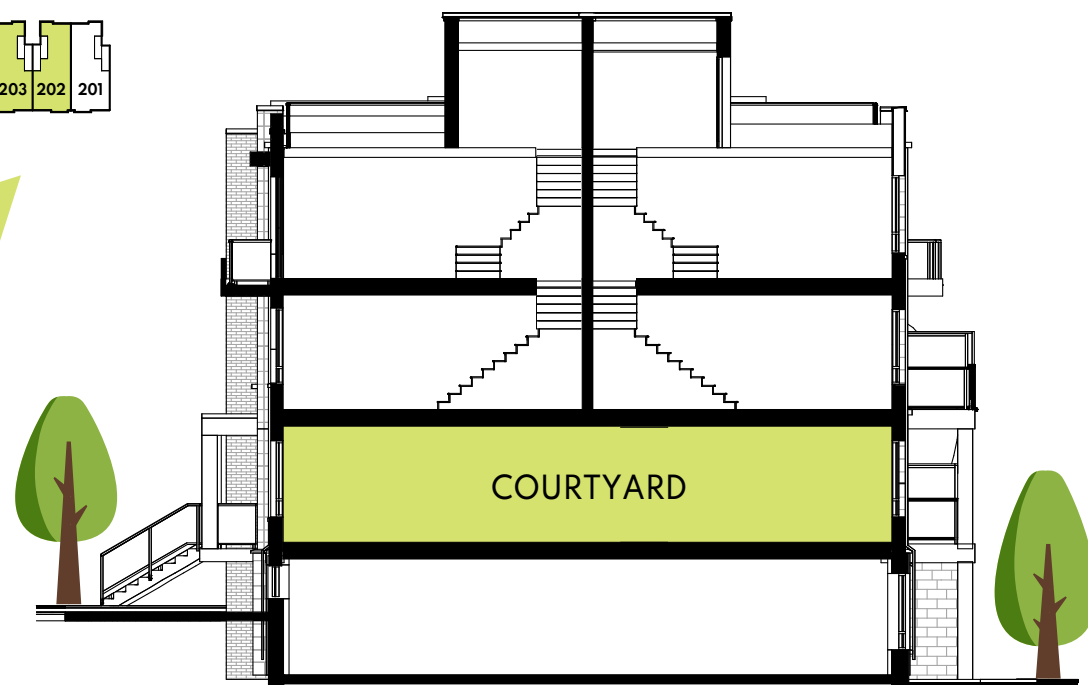

COURTYARD COLLECTION

Amethyst (Interior) - 818 Sq.Ft.

Plus Balcony - 54 Sq.Ft.

KEY MAP

GF

All dimensions are approximate and subject to normal construction variances. Dimensions may exceed the useable floor area.

Sizes and specifications subject to change without notice. Suites are sold unfurnished. E.&O.E. Downtown Aura. All rights reserved. Jan 2022

CROSS-SECTION

MAIN LEVEL