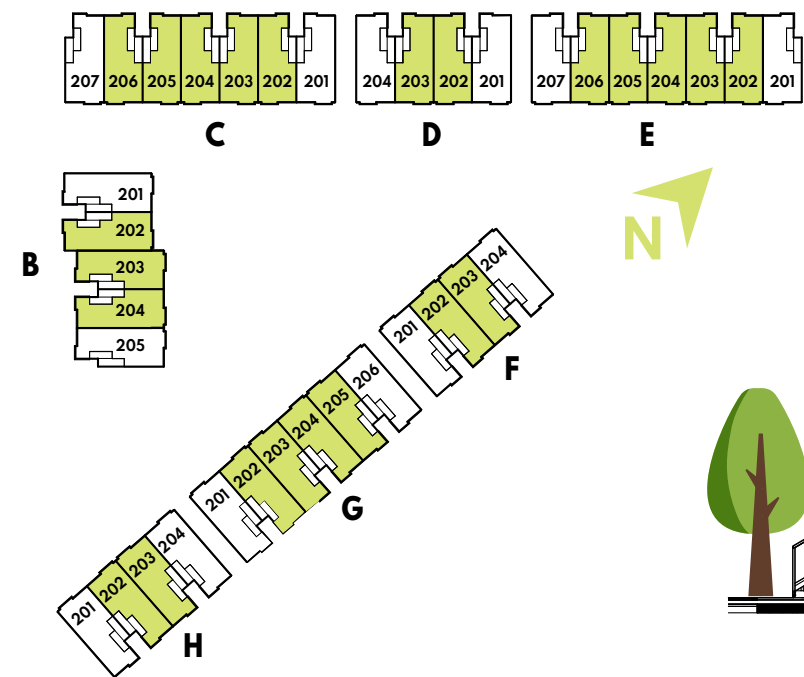

COURTYARD COLLECTION

Amethyst (Interior) - 818 Sq.Ft.

Plus Balcony - 54 Sq.Ft.

KEY MAP

GF

All dimensions are approximate and subject to normal construction variances. Dimensions may exceed the useable floor area.

Sizes and specifications subject to change without notice. Suites are sold unfurnished. E.&O.E. Downtown Aura. All rights reserved. Jan 2022

CROSS-SECTION

MAIN LEVEL