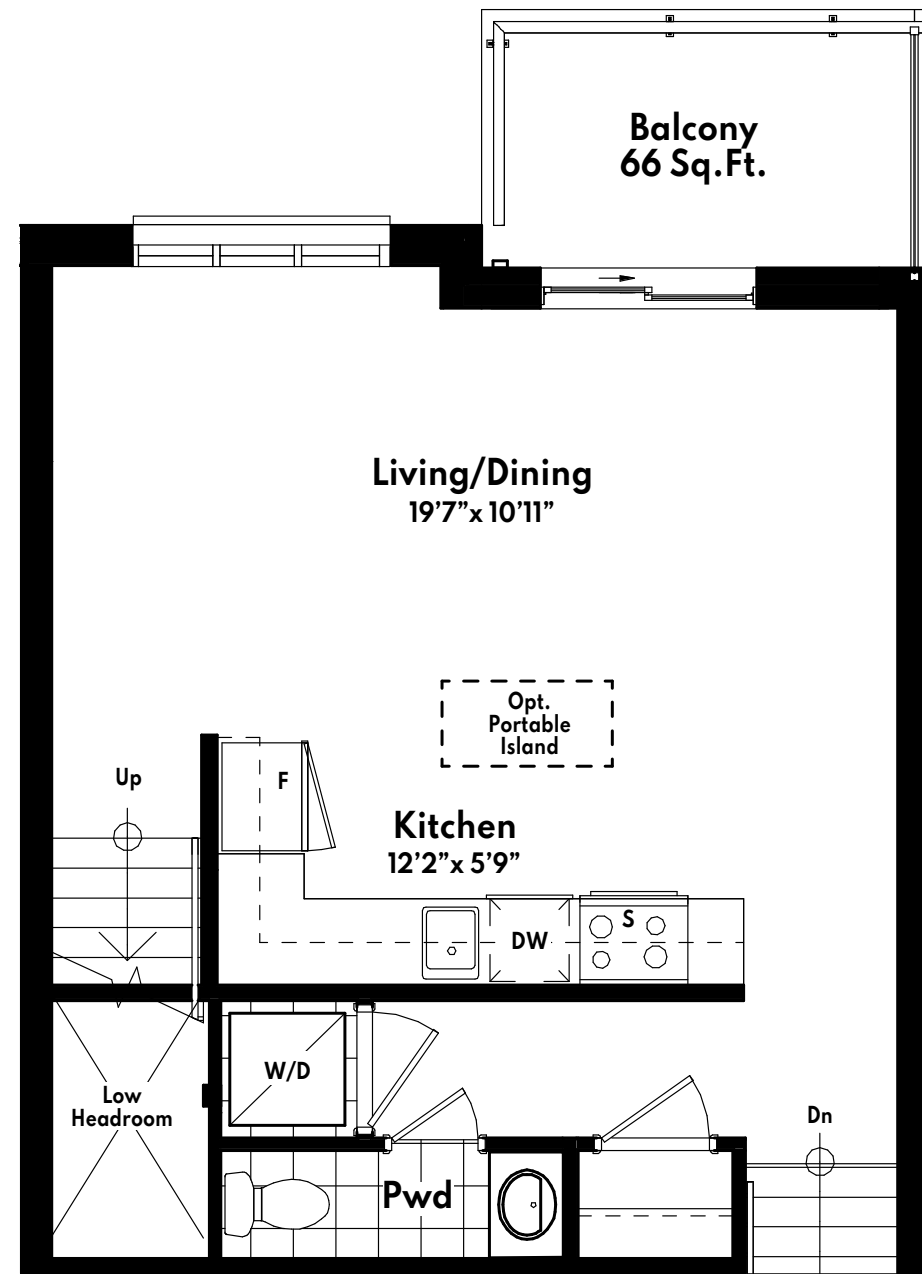

TERRACE COLLECTION 2

Diamond (Interior) - 1,178 Sq.Ft.

Plus Terrace+Balcony - 408 Sq.Ft.

ENTRANCE LEVEL

All dimensions are approximate and subject to normal construction variances. Dimensions may exceed the useable floor area.