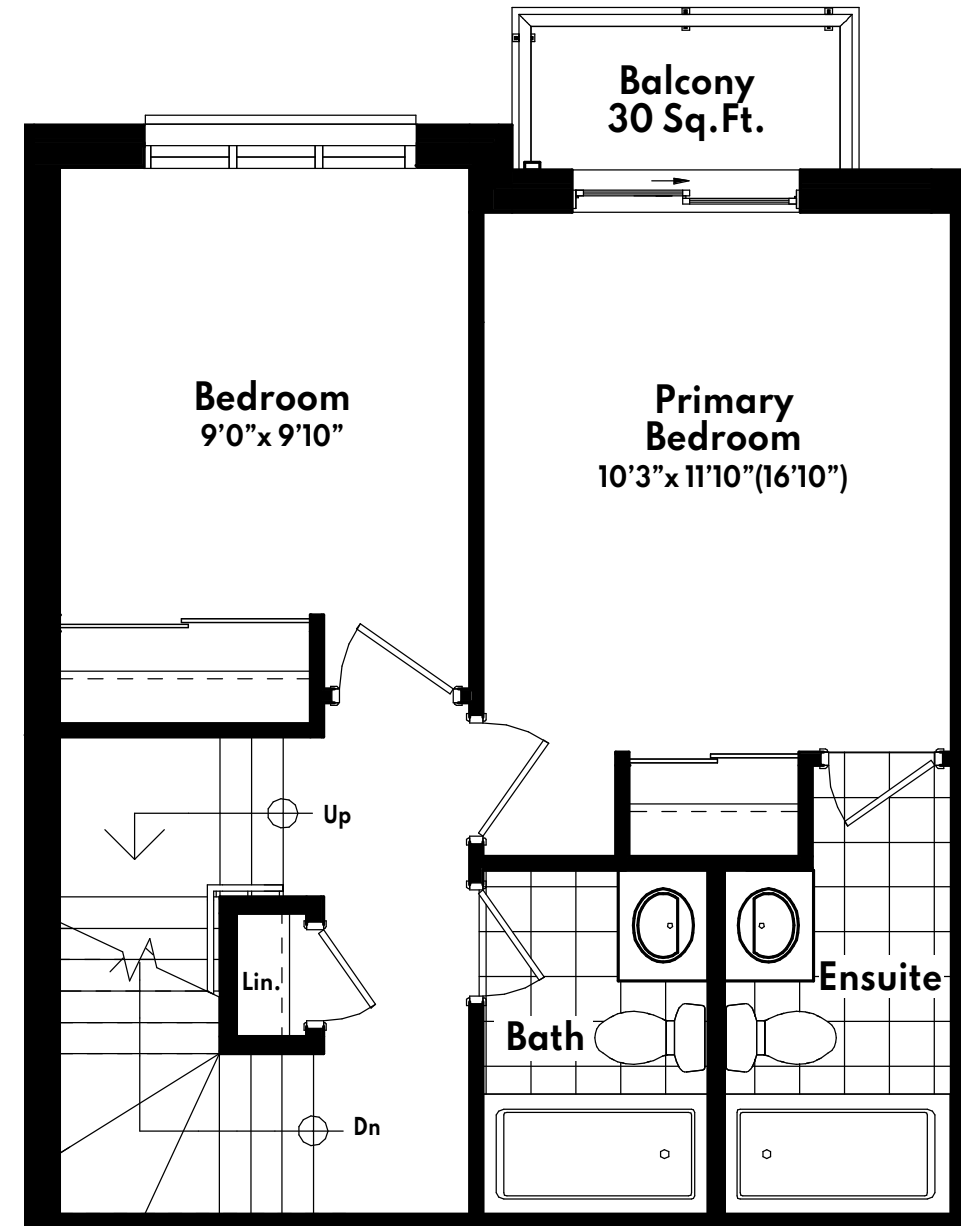

TERRACE COLLECTION 2

Diamond (Interior) - 1,178 Sq.Ft.

Plus Terrace+Balcony - 408 Sq.Ft.

ENTRANCE LEVEL

All dimensions are approximate and subject to normal construction variances. Dimensions may exceed the useable floor area.