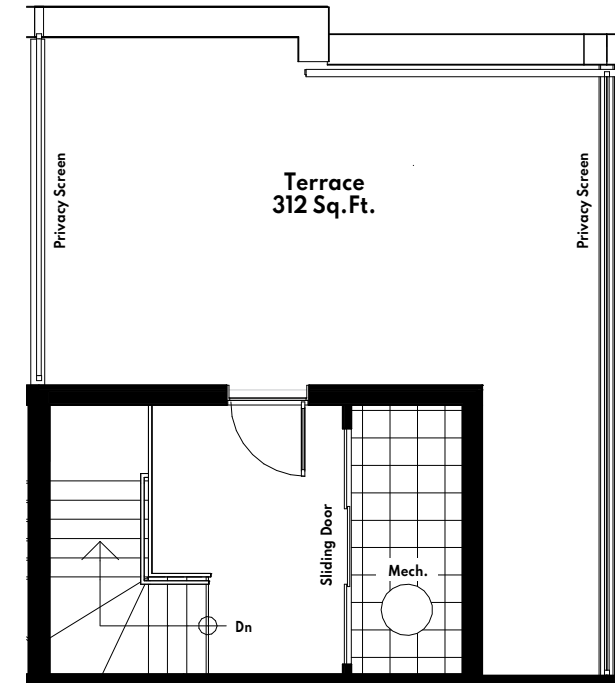

TERRACE COLLECTION 2

Diamond (Interior) - 1,178 Sq.Ft.

Plus Terrace+Balcony - 408 Sq.Ft.

ENTRANCE LEVEL

All dimensions are approximate and subject to normal construction variances. Dimensions may exceed the useable floor area.