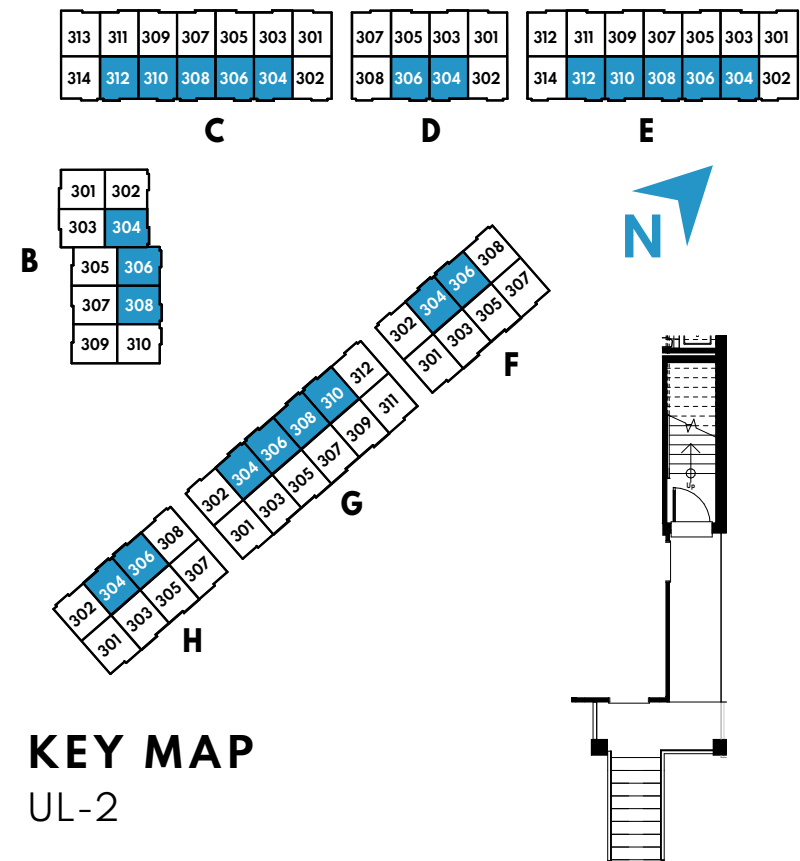

TERRACE COLLECTION 2

Diamond (Interior) - 1,178 Sq.Ft.

Plus Terrace+Balcony - 408 Sq.Ft.

ENTRANCE LEVEL

All dimensions are approximate and subject to normal construction variances. Dimensions may exceed the useable floor area.