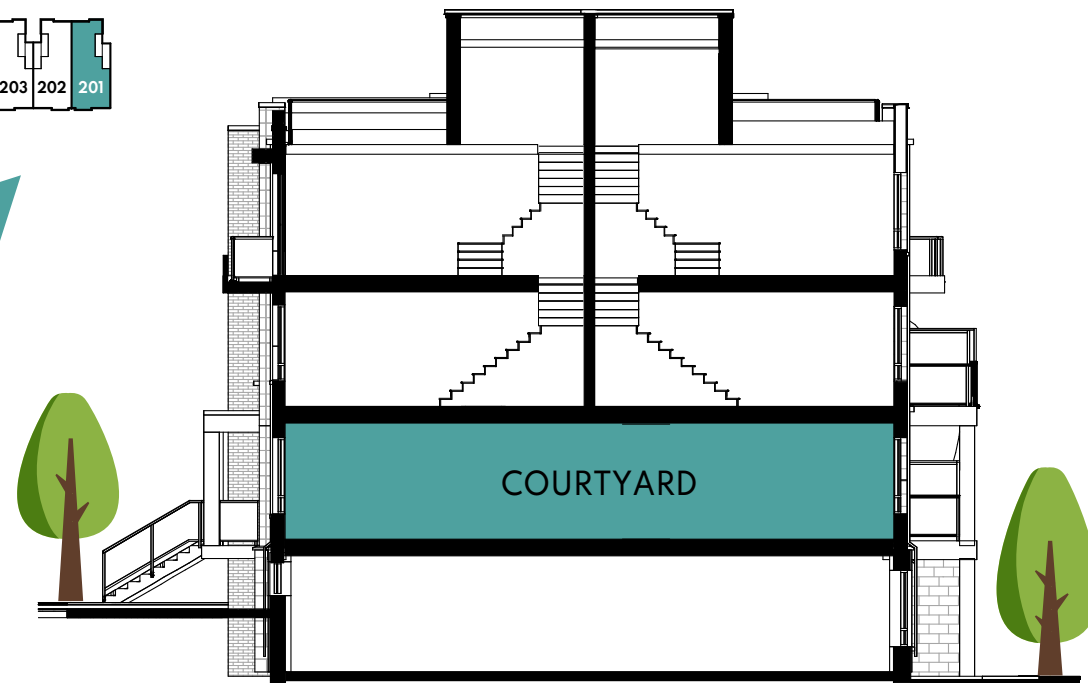

COURTYARD COLLECTION

Emerald (End Unit) - 844 Sq.Ft.

Plus Balcony - 54 Sq.Ft.

KEY MAP
GF-SE/GF-E3/GF-E4

CROSS-SECTION

All dimensions are approximate and subject to normal construction variances. Dimensions may exceed the useable floor area.
 Sizes and specifications subject to change without notice. Suites are sold unfurnished. E.&O.E. Downtown Aura. All rights reserved. Jan 2022