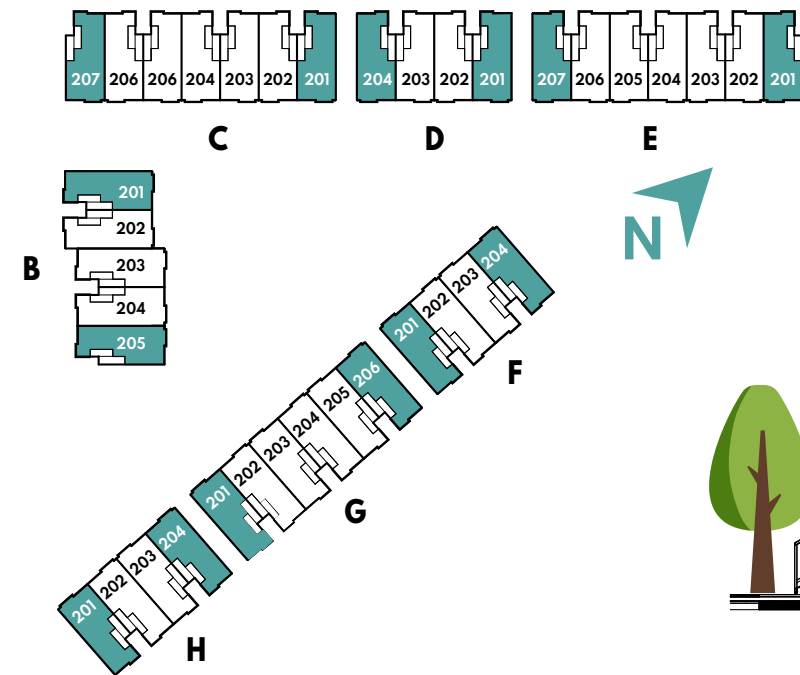

COURTYARD COLLECTION

Emerald (End Unit) - 844 Sq.Ft.

Plus Balcony - 54 Sq.Ft.

KEY MAP
GF-SE/GF-E3/GF-E4

CROSS-SECTION

All dimensions are approximate and subject to normal construction variances. Dimensions may exceed the useable floor area.
 Sizes and specifications subject to change without notice. Suites are sold unfurnished. E.&O.E. Downtown Aura. All rights reserved. Jan 2022