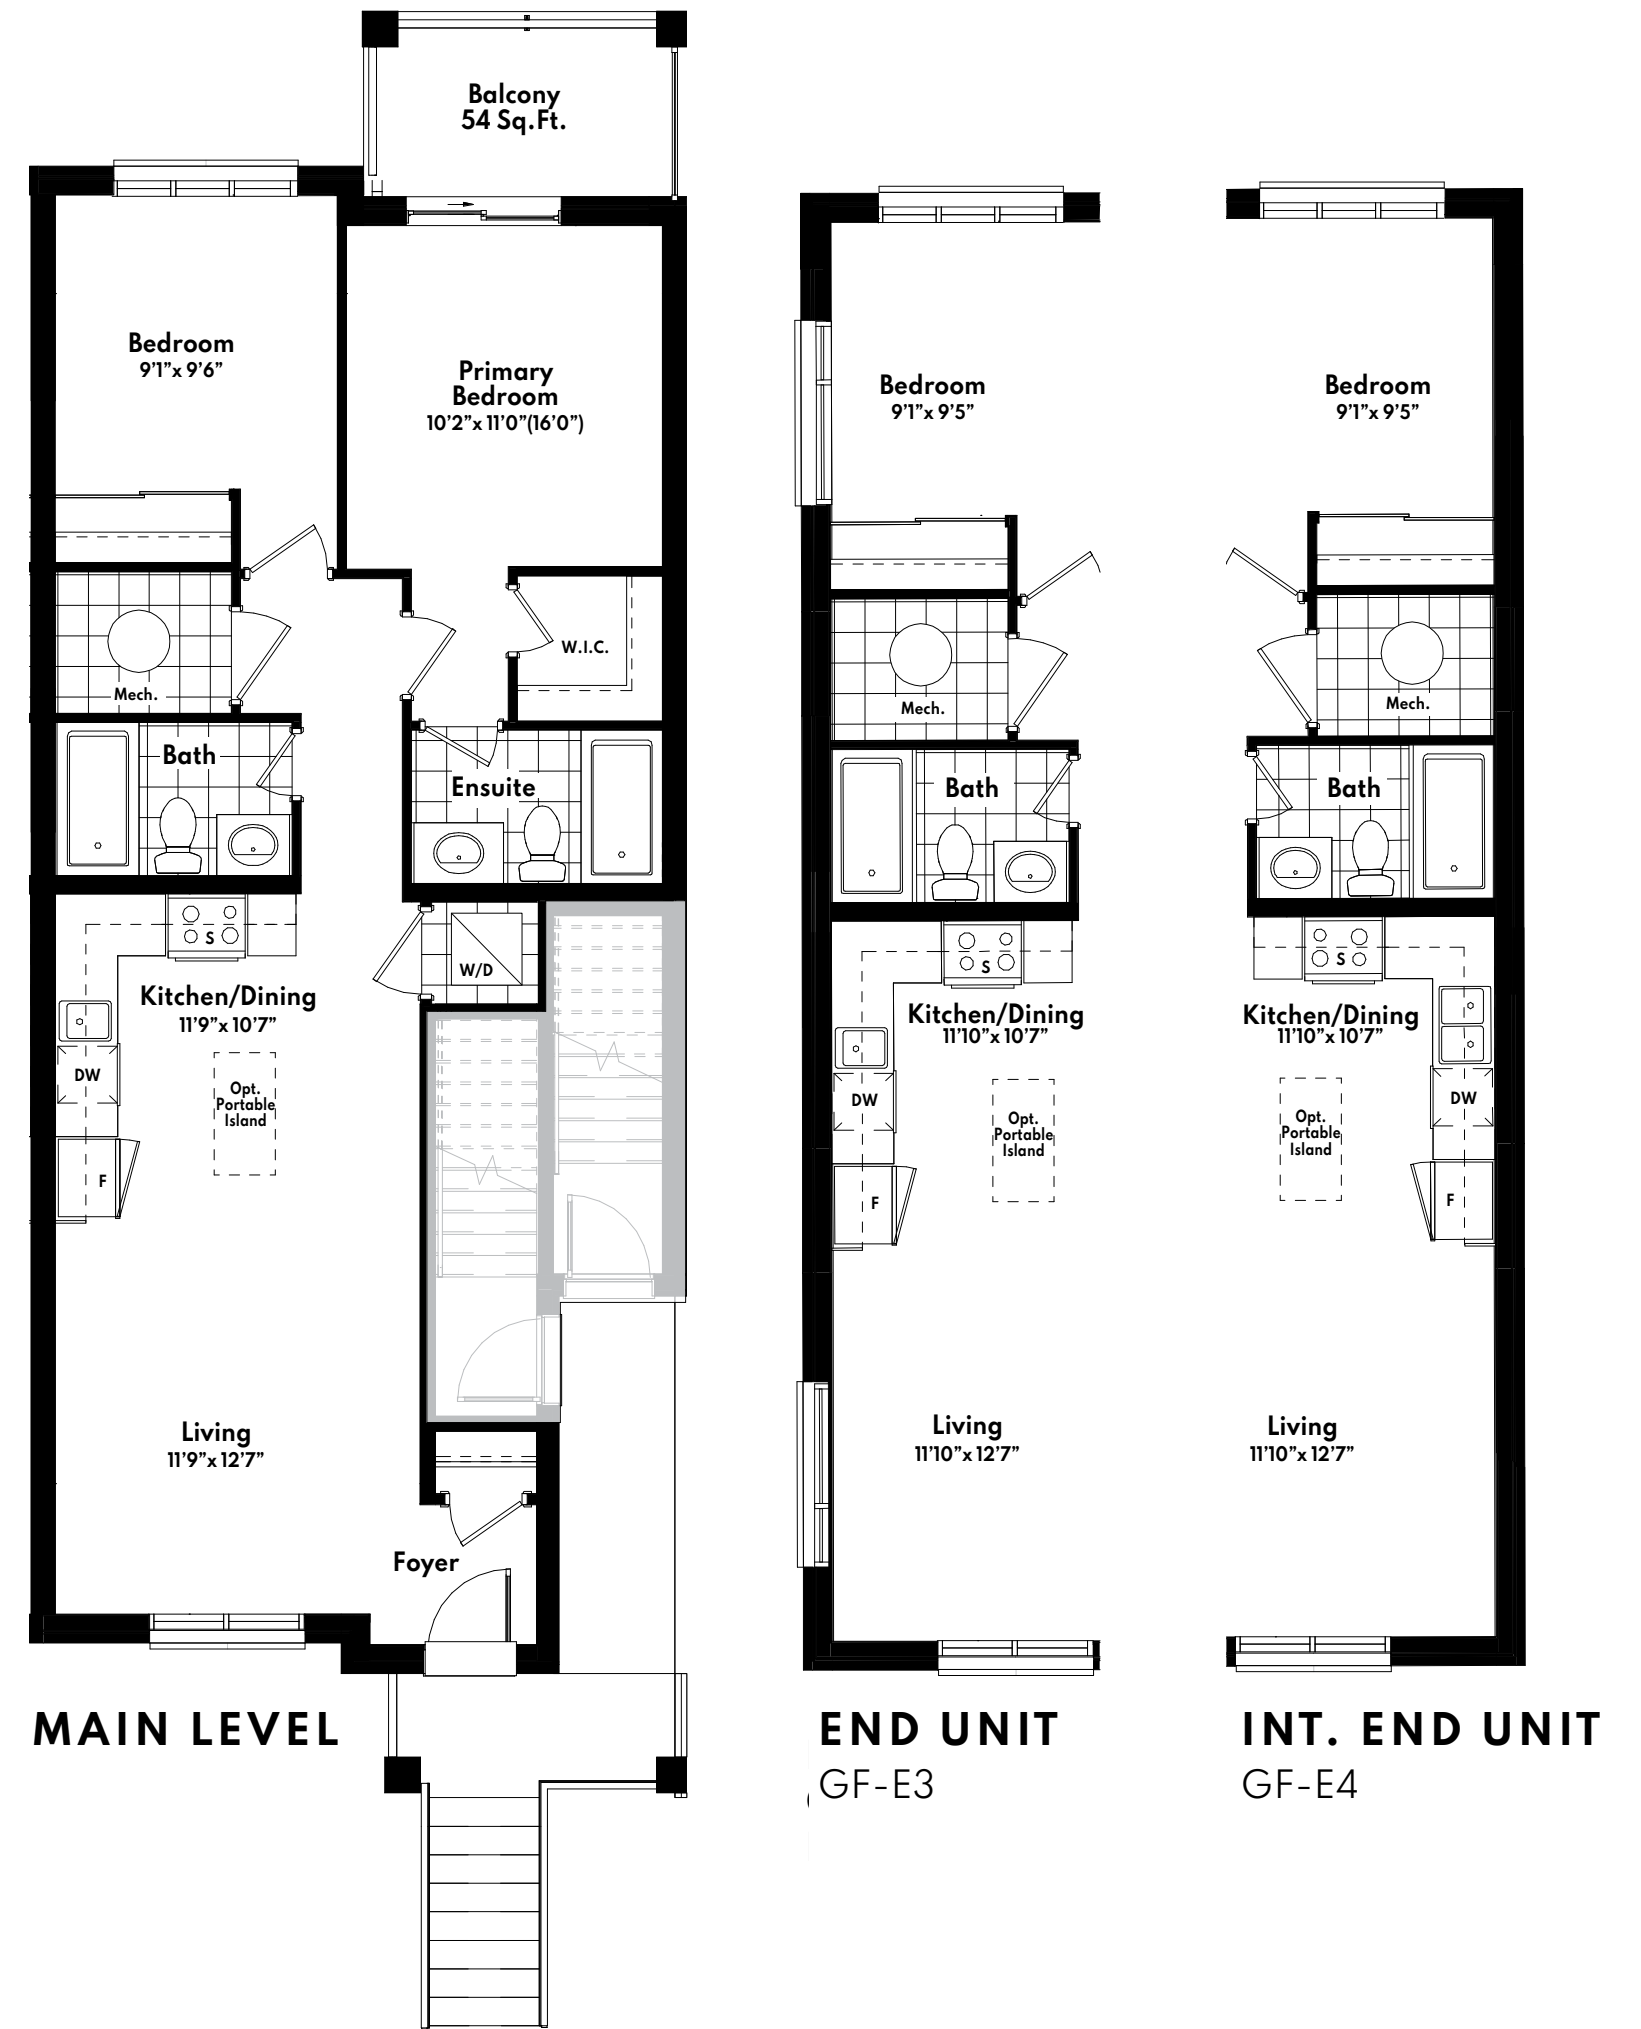

COURTYARD COLLECTION

Emerald (End Unit) - 844 Sq.Ft.

Plus Balcony - 54 Sq.Ft.

KEY MAP
GF-SE/GF-E3/GF-E4

CROSS-SECTION

All dimensions are approximate and subject to normal construction variances. Dimensions may exceed the useable floor area.
 Sizes and specifications subject to change without notice. Suites are sold unfurnished. E.&O.E. Downtown Aura. All rights reserved. Jan 2022